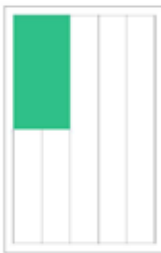

Online Ad Dimensions: 750 x 100 pixels

Website: mdcthereporter.com

Print Advertising Rates

Full Page Advertisement (1)

10 inches wide by 16 inches tall

Open Rate: **\$1590**

5%, 1-Semester Discount: **\$1510**

10%, 2-Semester Discount: **\$1431**

12%, 1-Semester+Summer Discount: **\$1400**

15%, 2-Semester+Summer Discount: **\$1350**

Half Page Advertisement, Horizontal

10 inches wide by 8 inches tall

Open Rate: **\$870**

5%, 1-Semester Discount: **\$827**

10%, 2-Semester Discount: **\$783**

12%, 1-Semester+Summer Discount: **\$766**

15%, 2-Semester+Summer Discount: **\$740**

2-Column Quarter Page Advertisement

3.78 inches wide by 8 inches tall