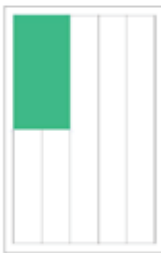

Online Ad Dimensions: 750 x 100 pixels

Website: mdcthereporter.com

Print Advertising Rates I

Full Page Advertisement (1)

10 inches wide by 16 inches tall

Open Rate: **\$1590**

5%, 1-Semester Discount: **\$1510**

10%, 2-Semester Discount: **\$1431**

12%, 1-Semester+Summer Discount: **\$1400**

15%, 2-Semester+Summer Discount: **\$1350**

Half Page Advertisement, Horizontal

10 inches wide by 8 inches tall

Open Rate: **\$870**

5%, 1-Semester Discount: **\$827**

10%, 2-Semester Discount: **\$783**

12%, 1-Semester+Summer Discount: **\$766**

15%, 2-Semester+Summer Discount: **\$740**

2-Column Quarter Page Advertisement

3.78 inches wide by 8 inches tall